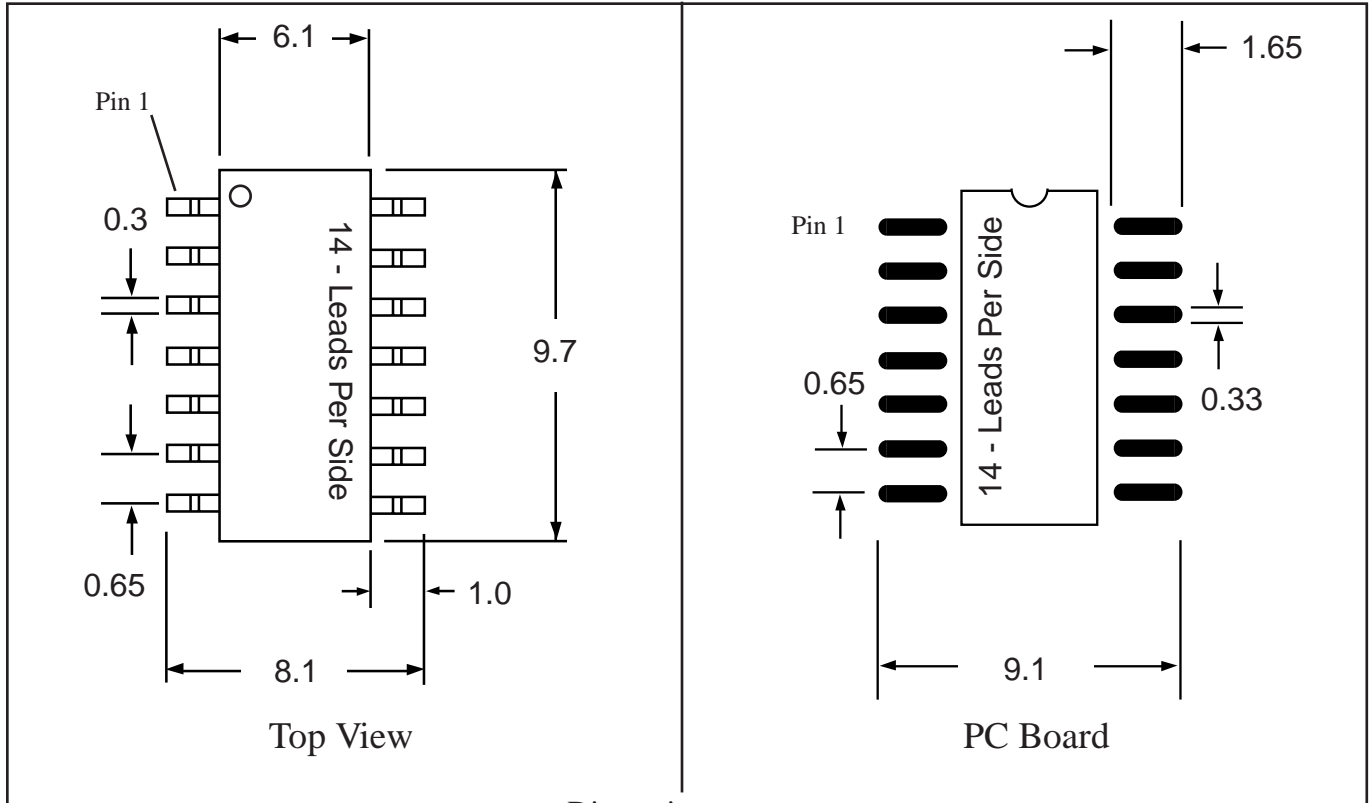

Part # **TSSOPW28M25**  
 Leads **28** Pitch **0.65mm**  
 Body Size (Width) **6.1mm**

**TopLine**™  
 Tel 1-714-898-3830  
 info@topline.tv

Dimensions = mm