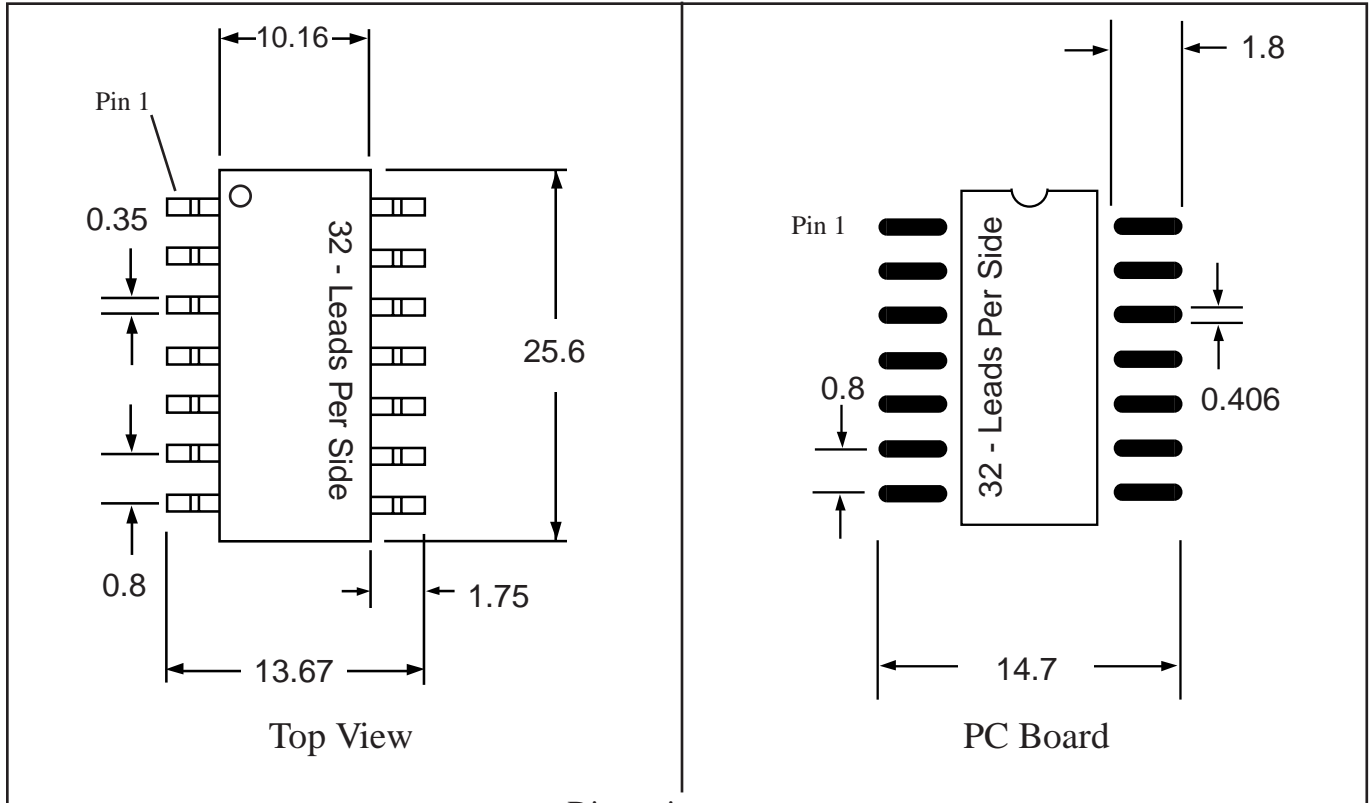

Part # **SSOPN64M31.5**
 Leads **64** Pitch **0.8mm**
 Body Size **400mil (10.16mm)**

TopLineTM
 Tel 1-714-898-3830
 info@topline.tv

Dimensions = mm