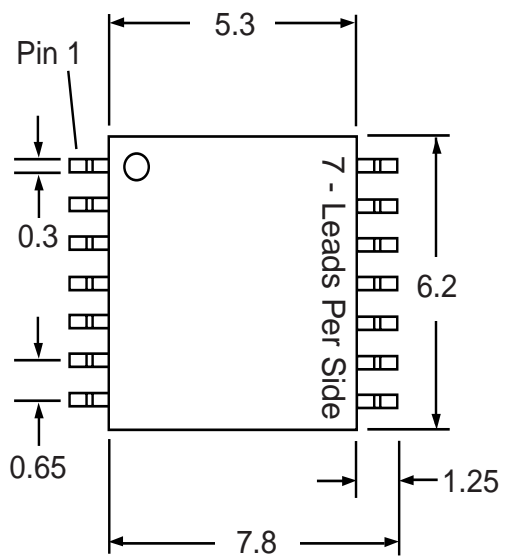

Part # **SSOP14M25**  
 Leads **14** Pitch **0.65mm**  
 Body Size **5.3mm**

**TopLine**<sup>TM</sup>  
 Tel 1-714-898-3830  
 info@topline.tv

Top View

PC Board

Dimensions = mm

Quick View

Side View Detail