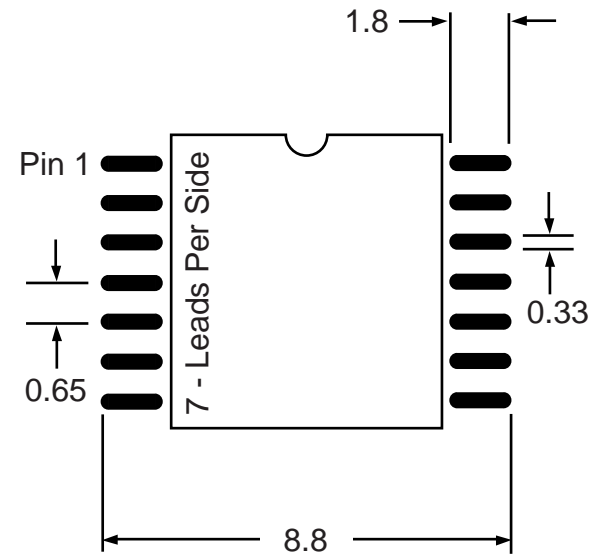

Part # **SSOP14M25**  
 Leads **14** Pitch **0.65mm**  
 Body Size **5.3mm**

**TopLine**<sup>TM</sup>  
 Tel 1-714-898-3830  
 info@topline.tv

Top View

PC Board

Dimensions = mm

Quick View

Side View Detail