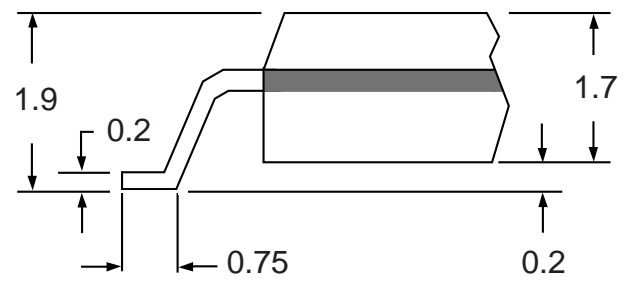

Part # **SSOP14M25**  
 Leads **14** Pitch **0.65mm**  
 Body Size **5.3mm**

**TopLine**<sup>TM</sup>  
 Tel 1-714-898-3830  
 info@topline.tv

Top View

PC Board

Dimensions = mm

Quick View

Side View Detail