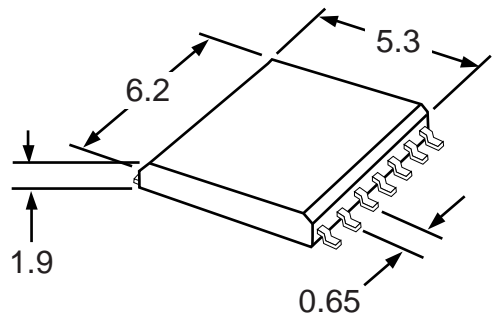

Part # **SSOP14M25**  
 Leads **14** Pitch **0.65mm**  
 Body Size **5.3mm**

**TopLine**<sup>TM</sup>  
 Tel 1-714-898-3830  
 info@topline.tv

Top View

PC Board

Dimensions = mm

Quick View

Side View Detail