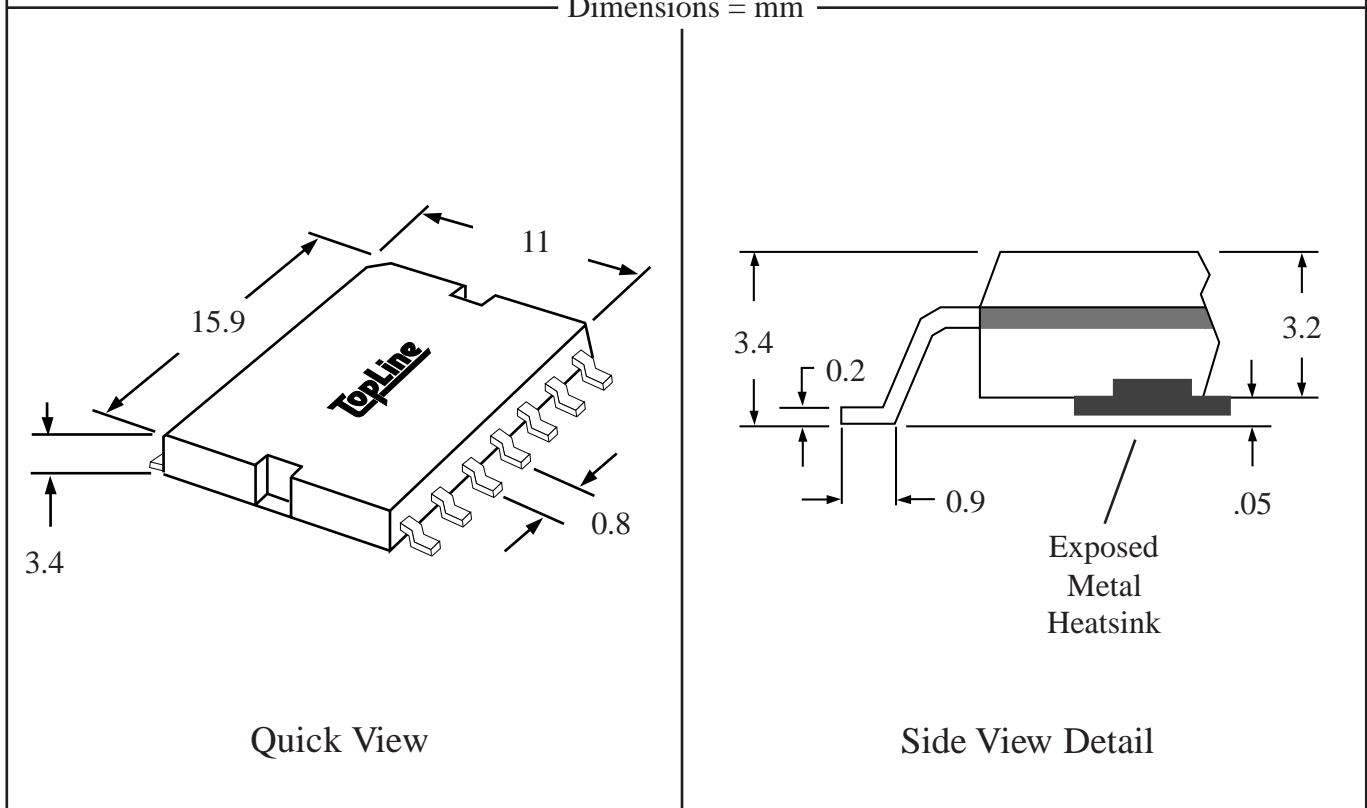

Part # **HSOP30**
 Leads **30** Pitch **0.8mm**
 Body Size **11x15.9mm**

TopLineTM
 Tel1-714-898-3830
 info@topline.tv

Top View

PC Board

Dimensions = mm

Quick View

Side View Detail