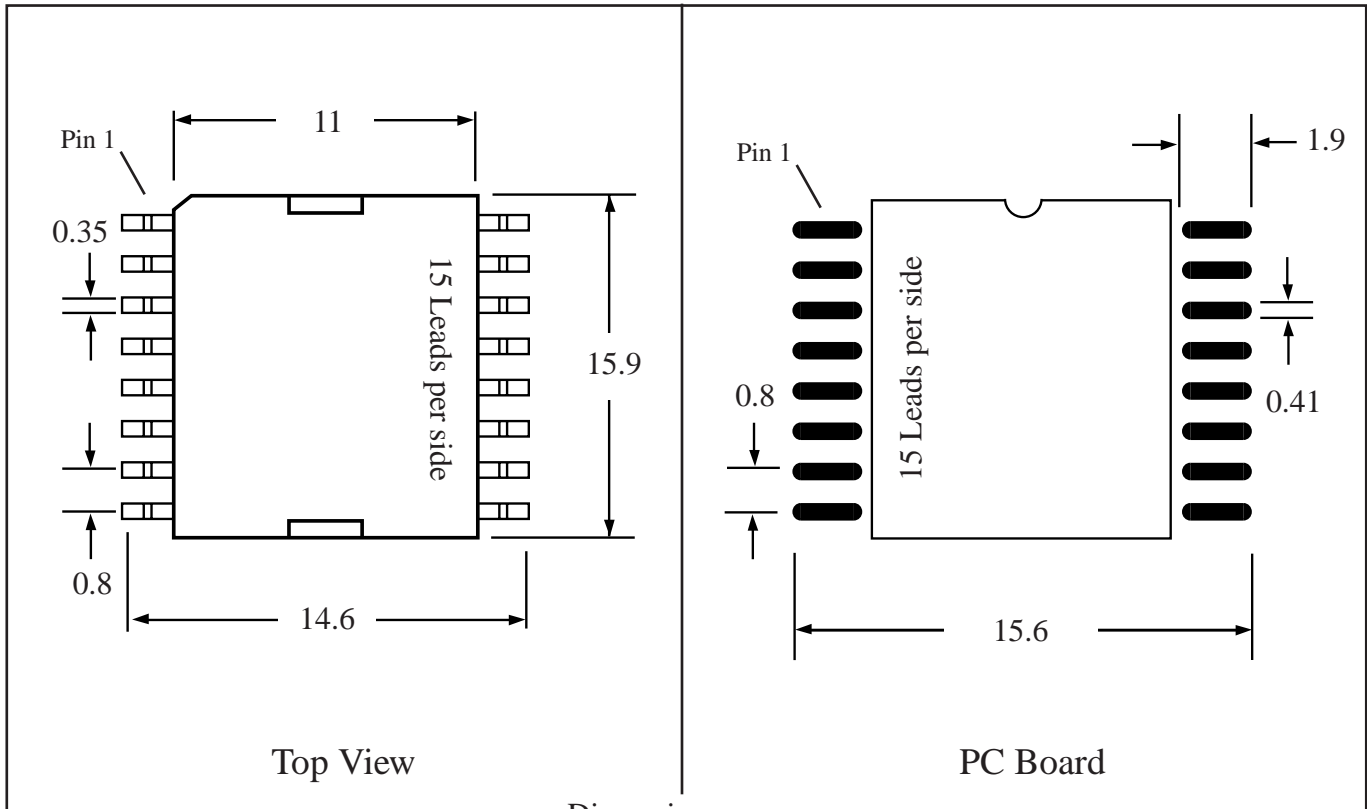

Part # **HSOP30**
 Leads **30** Pitch **0.8mm**
 Body Size **11x15.9mm**

TopLineTM
 Tel1-714-898-3830
 info@topline.tv

Top View

PC Board

Dimensions = mm

Quick View

Side View Detail